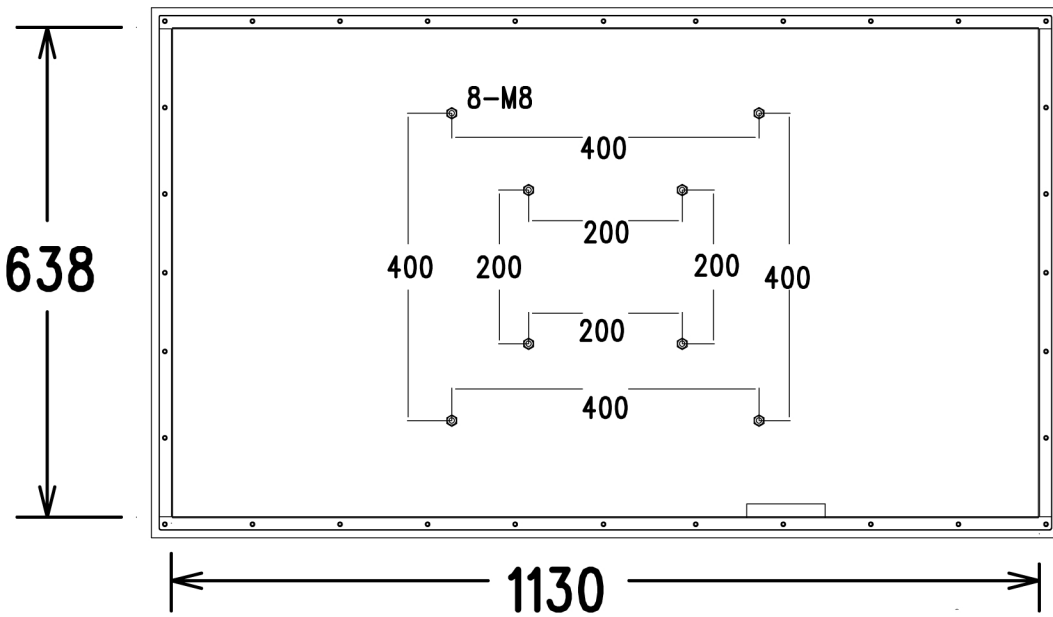

## 42" Waterproof LED TV

Front Panel

Back Shell