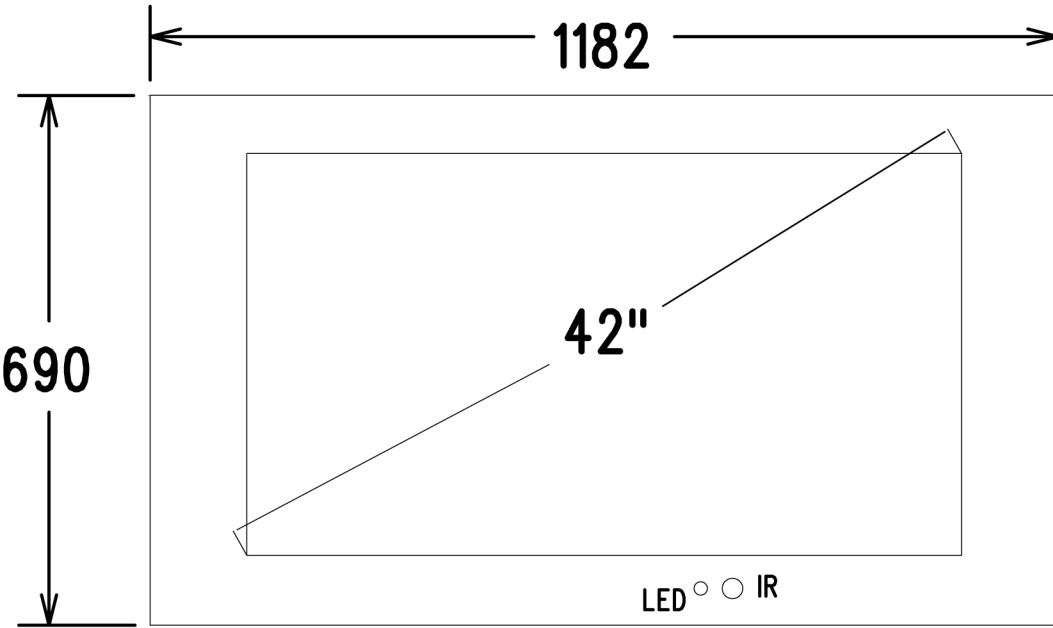

## 42" Waterproof LED TV

Front Panel

Back Shell