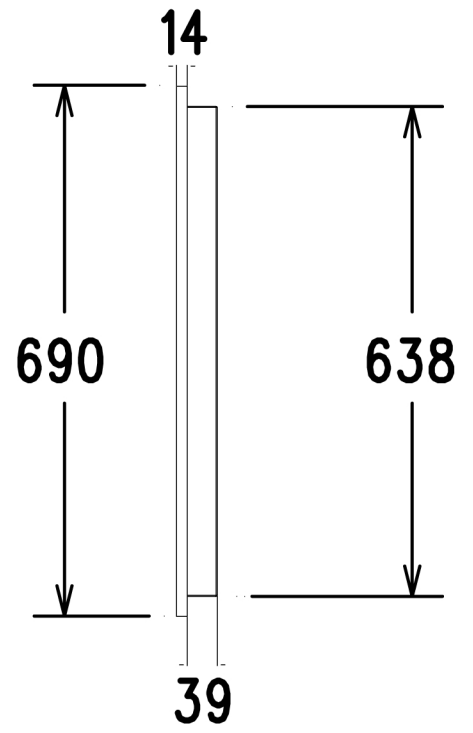

## 42" Waterproof LED TV

Front Panel

Back Shell