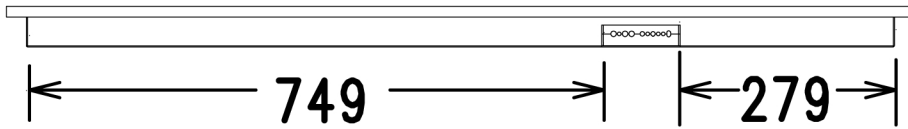

## 42" Waterproof LED TV

Front Panel

Back Shell