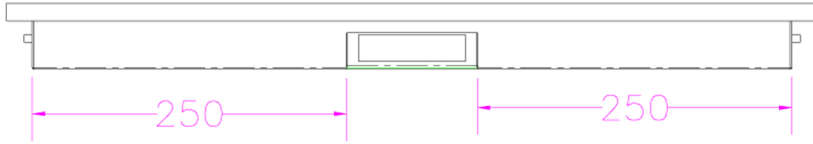

Front Panel

Back Shell

Mounting Plate