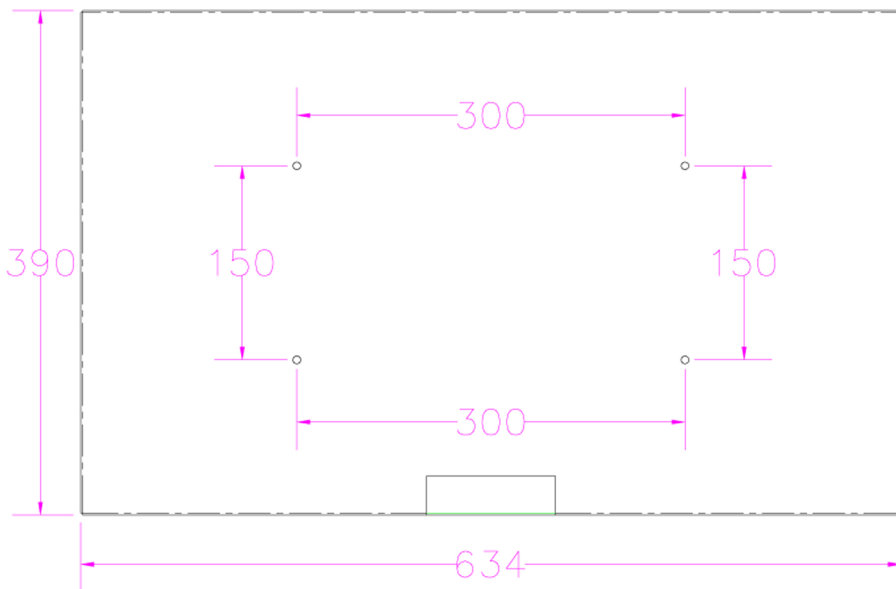

Front Panel

Back Shell

Mounting Plate