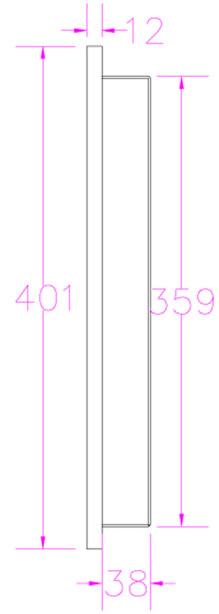

Front Panel

Back Shell

Mounting Plate