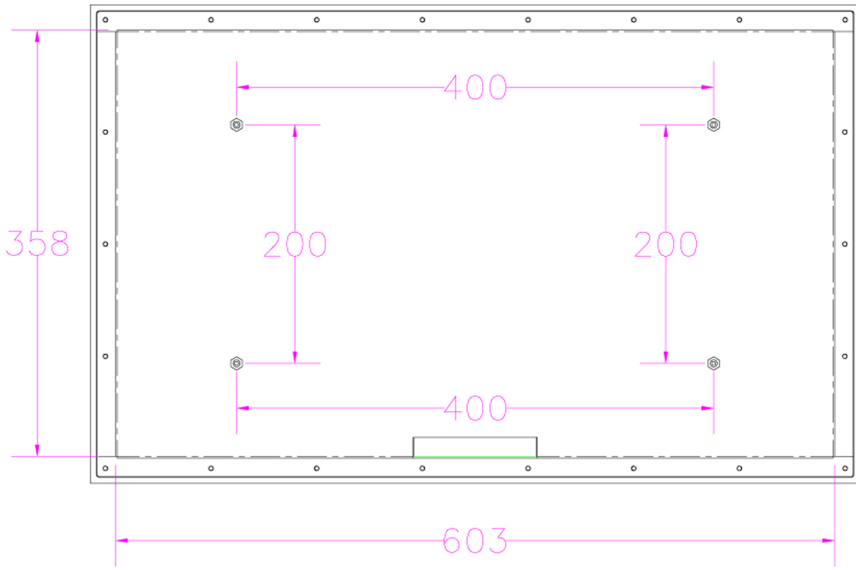

Front Panel

Back Shell

Mounting Plate