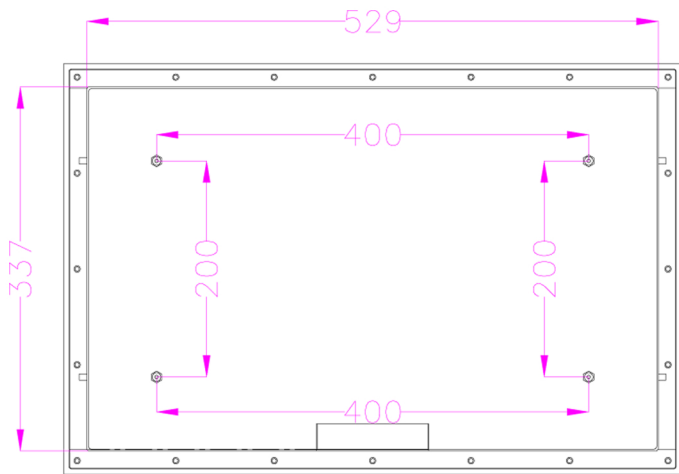

Front Panel

Back Shell

Mounting Plate