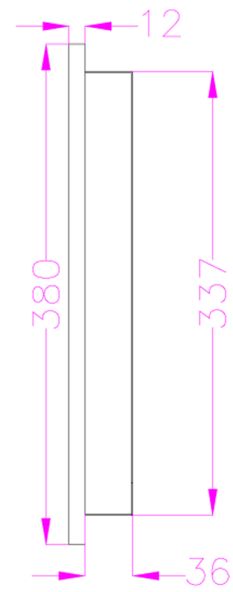

Front Panel

Back Shell

Mounting Plate