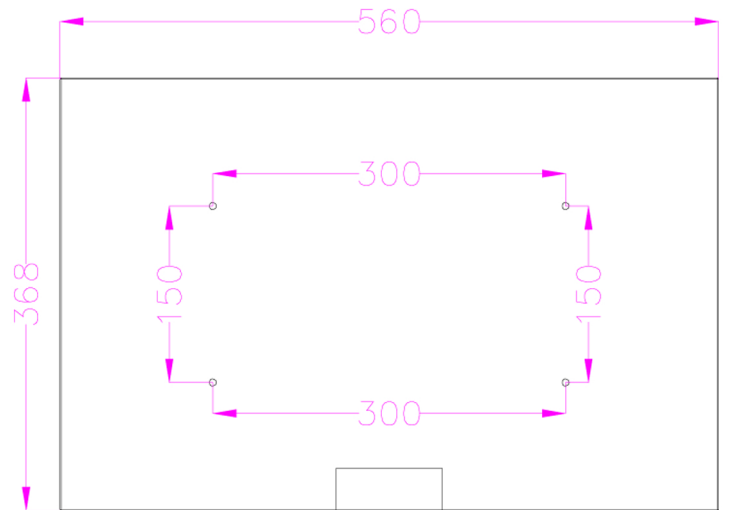

Front Panel

Back Shell

Mounting Plate