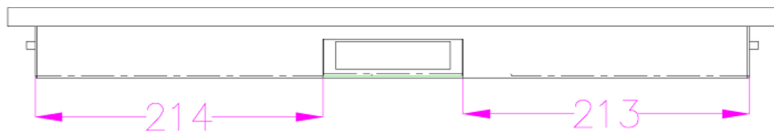

Front Panel

Back Shell

Mounting Plate